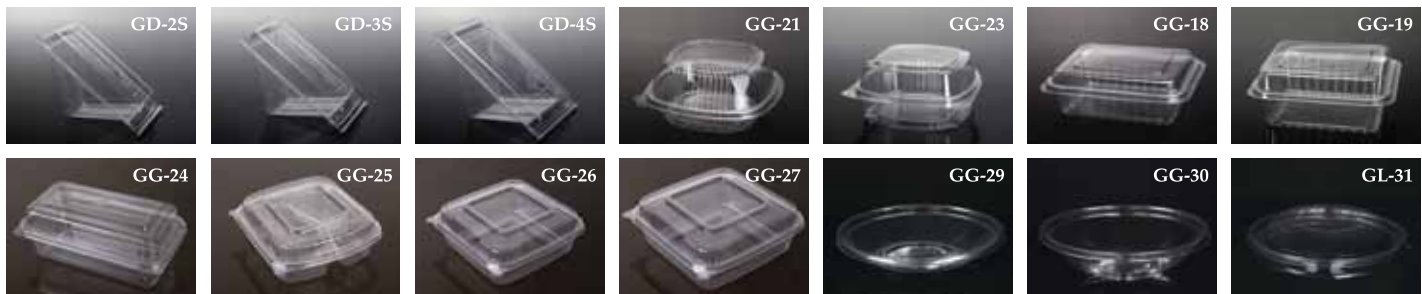

<i>Hinge-ware</i>	Code	Description	Product Size-folded (L x W x H)mm	Product Size-folded (L x W x H)inch	Packing (Inner/CS)	G.W. (kg/CS)	G.W. (lbs/CS)	CBM	Cu.Ft.
	GD-2S	Sandwich Box small size	167 x 85 x 88	6.57 x 3.35 x 3.46	50 x 10	06.90	15.18	0.055	1.95
	GD-3S	Sandwich Box medium size	178 x 100 x 70	7.01 x 3.94 x 2.76	125 x 4	08.60	18.92	0.076	2.69
	GD-4S	Sandwich Box large size	190 x 111 x 90	7.48 x 4.37 x 3.54	75 x 4	05.30	11.66	0.049	1.73
	GG-21	Square Box	139 x 135 x 63	5.47 x 5.31 x 2.48	125 x 4	07.75	17.05	0.077	2.71
	GG-23	Sandwich Box	144 x 144 x 72	5.67 x 5.67 x 2.83	125 x 4	09.68	21.30	0.132	4.65
	GG-18	18oz Rectangle Box	172 x 132 x 58	6.77 x 5.20 x 2.28	125 x 2	05.40	11.90	0.047	1.65
	GG-19	24oz Rectangle Box	172 x 132 x 75	6.77 x 5.20 x 2.95	125 x 2	06.00	13.20	0.047	1.65
	GG-24	1-Comp. Clamshell-Rectangle	228 x 130 x 86	8.98 x 5.12 x 3.39	75 x 2	05.40	11.90	0.075	2.65
	GG-25	3-Comp. Clamshell- Square	218 x 208 x 76	8.58 x 8.19 x 2.99	75 x 2	07.95	17.53	0.098	3.47
GG-26	1-Comp. Clamshell (medium)- Square	218 x 208 x 76	8.58 x 8.19 x 2.99	75 x 2	07.80	17.20	0.119	4.19	
GG-27	1-Comp. Clamshell (large)- Square	240 x 240 x 95	9.45 x 9.45 x 3.74	75 x 2	09.75	21.50	0.144	5.07